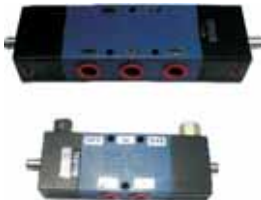

Size 1/4 & 1/2

Flow Control

Size 1/4 & 1/2

**Push Button 3/2
(Red & Green)**

Size 1/8

**Hand Draw 5/2
& Roller Lever**

Size 1/4

Disc Rotary

Size 1/4

**Solenoid Valve
Single & Double
5/2 and 5/3**

Size 1/4 & 1/2

**Solenoid Valve
Dancal Type**

Size 1/4 & 1/2

**Direct Acting
2/2 & 3/2**

Size 1/4

**Base Mounting
Solenoid Valve
Single & Double 5/2**

Size 1/4 & 1/2

**Pilot Valve
3/2 & 5/2
(Single & Double)**

Size 1/4 & 1/2

**Press Valve
Approach Valve
(3 Port & 5 Port)**

Size 1/4 & 1/2

M Thread Valve

Size M10, M14 & M22

NSE