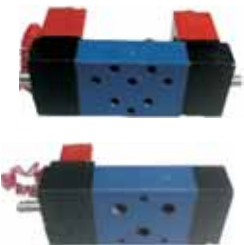

Size 1/4 & 1/2

Flow Control

Size 1/4 & 1/2

**Push Button 3/2
(Red & Green)**

Size 1/8

**Hand Draw 5/2
& Roller Lever**

Size 1/4

Disc Rotary

Size 1/4

**Solenoid Valve
Single & Double
5/2 and 5/3**

Size 1/4 & 1/2

**Solenoid Valve
Dancal Type**

Size 1/4 & 1/2

**Direct Acting
2/2 & 3/2**

Size 1/4

**Base Mounting
Solenoid Valve
Single & Double 5/2**

Size 1/4 & 1/2

**Pilot Valve
3/2 & 5/2
(Single & Double)**

Size 1/4 & 1/2

**Press Valve
Approach Valve
(3 Port & 5 Port)**

Size 1/4 & 1/2

M Thread Valve

Size M10, M14 & M22

NSE

Size 1/4 & 1/2

**High Pressure
3/2**

Size 1/4 upto 15 Kg
Size 1/2 upto 30 Kg

**Double Valve
High & Low
Pressure combine**

Size 1/2

**Puppet Valve
3 Way & 4 Way**

Size 1/4 & 1/2

Hydraulic Regulator